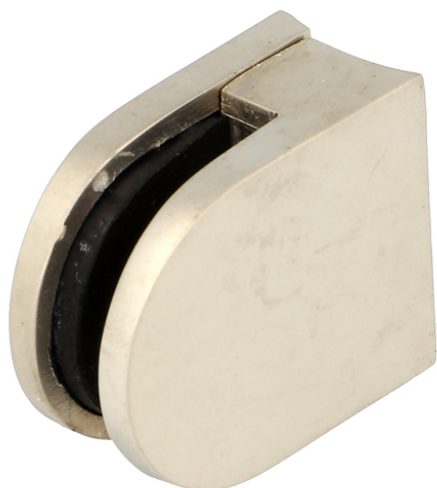

PRODUCT SHEET

Description:

Glass Clamp, "Small", Zamak, Matt NPL, Bent Tube $\varnothing 31\text{mm}$, F/4-5mm Glass Thickness

Item number:

22.10.181-0

Units	Box	Carton	HS Code	Barcode
Pcs.	50	500	8302419000	
				5704866083119