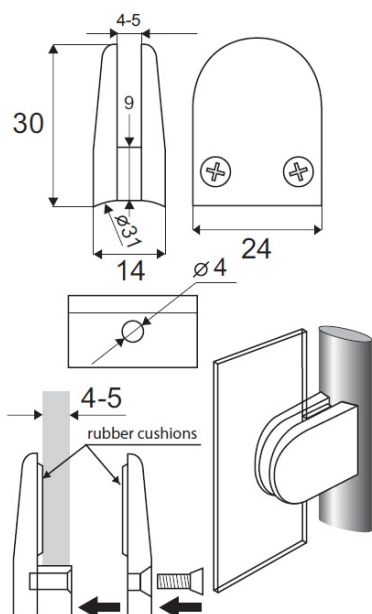

PRODUCT SHEET

Description:

Glass Clamp, "Small", Zamak, Matt NPL, Bent Tube $\varnothing 31\text{mm}$, F/4-5mm Glass Thickness

Item number:

22.10.181-0

Units	Box	Carton	HS Code	Barcode
Pcs.	50	500	8302419000	
				5704866083119